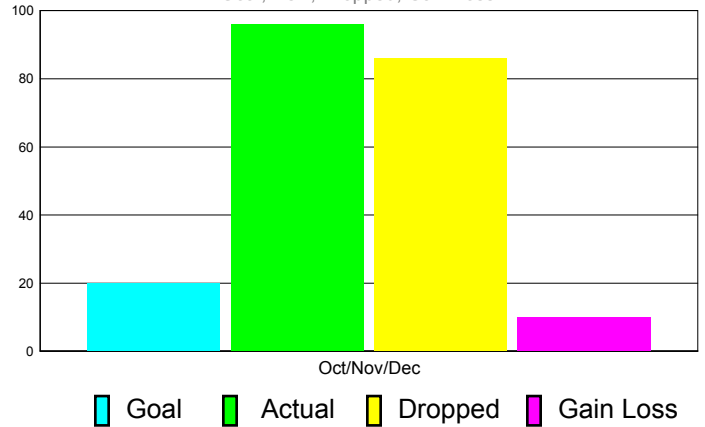

Membership Results 2011-2012

Goal, New, Dropped, Gain/Loss